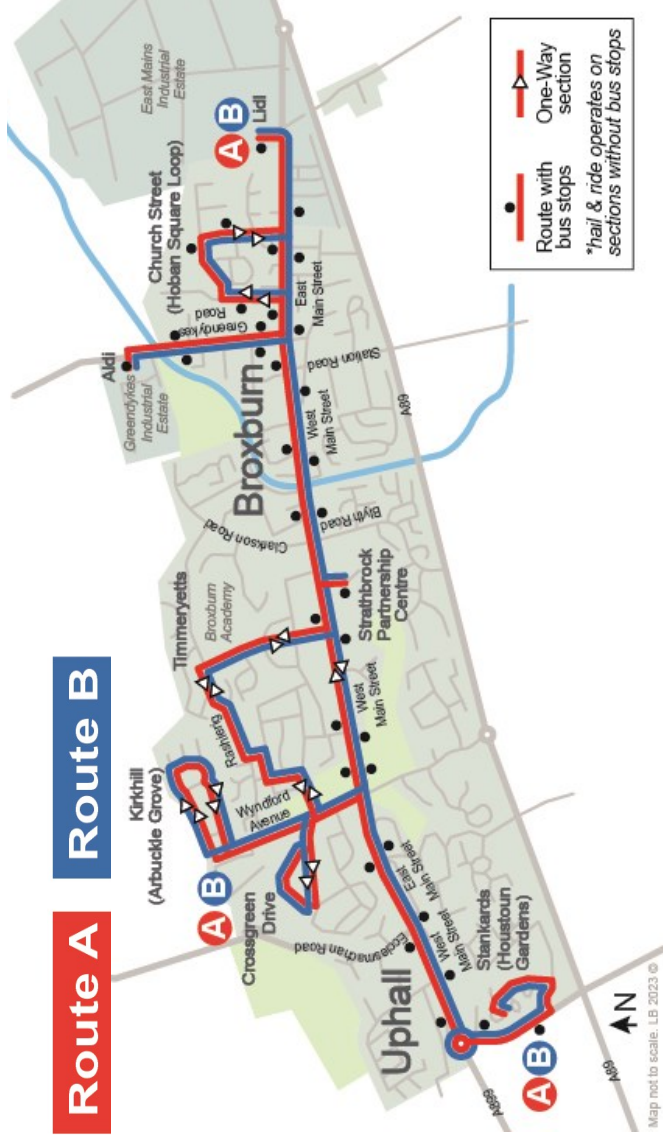

NS NS

NS

NS = Journey does not operate on Saturdays

* Journeys do not extend to Aldi on Fridays

Route A: Stewartfield Rd- Hoban Sq - Aitken Orr Dr - East Main St - Lidl - East Main St - Strathbrock Partnership Centre - A899 - East Main St - Station Rd - Stankards (Houston Gdns) - Station Rd - West Main St - Wyndford Ave - Crossgreen Dr loop - Wyndford Ave - Scott Rd, Kirkhill (Arbuckle Gr) - Cunnighar Rd - Wyndford Ave - East Main St - Strathbrock Partnership Centre - A899 - East Main St - Greenidykes Rd - Aldi - Greenidykes Rd - East Main St - Church St - Stewartfield Rd - East Main St - Lidl - East Main St - Cardross Rd - Rashierigg - Timmeryetts - Galmeilen - Dunn St - Cleghorn Dr - Wynford Ave - Kirkhill (Arbuckle Gr) - Cunnighar Rd - Wyndford Ave - East Main St - Strathbrock Partnership Centre - A899 - East Main St - Greenidykes Rd - Aldi - Greenidykes Rd - East Main St - Church St - Stewartfield Rd.

Route B Operates in the reverse order of Route A.